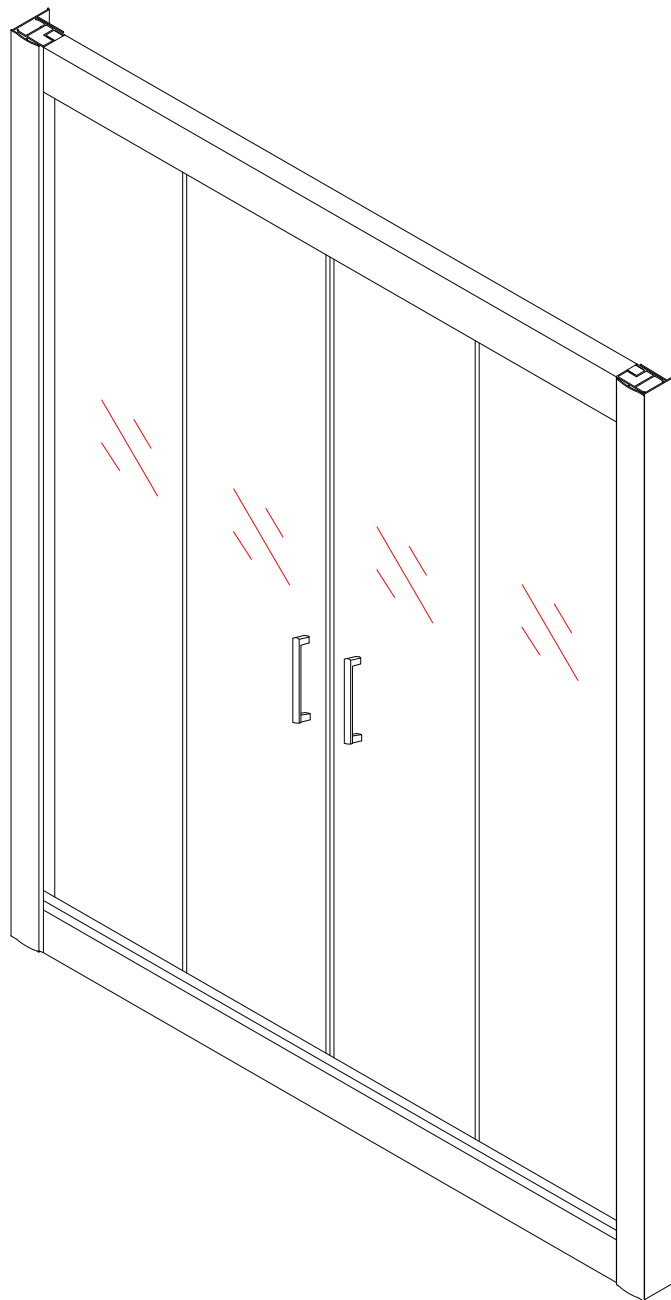

BelBagno
bagno bello e' vita bella

Screen

Installation instructions

For **UNO-VF-2-150/145-C-CR**
UNO-VF-2-150/145-P-CR

■ General Information

Please inspect the product immediately upon receipt for transit damage, missing packs/parts or manufacturing fault. Damage reported later cannot be accepted. Please handle the product with care avoiding knocks and shock loading to all sides and edges of the glass.

Note: Safety glass can not be re-worked.

■ Installation

Please read these instructions carefully before start of installation.

The wall post has up to 20mm of adjustment for out of true wall situations.

Ensure that the shower tray is fitted level and that after assembly of enclosure there is a full and continuous bead of sealant between the top of the shower tray and the title joint.

Special care should be taken when drilling walls to avoid hidden pipes or electrical cables.

Note: This product is heavy and will require two people to install.

Please remove protective film from aluminium profiles before installation.