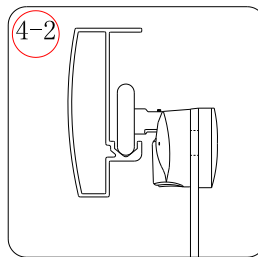

Note: Safety glass can not be re-worked.

■ Installation

Please read these instructions carefully before start of installation.

The wall post has up to 20mm of adjustment for out of true wall situations.

Ensure that the shower tray is fitted level and that after assembly of enclosure there is a full and continuous bead of sealant between the top of the shower tray and the title joint.

- | | | | | | | |
|------|----------------|------|----------------|-----------------|---------------|-------|
| ① x6 | ② x6
ST4×30 | ③ x2 | ④ x8
ST4×40 | ⑥ x18
ST4×10 | ⑦ x2 | ⑨ x12 |
| ⑧ x4 | ⑨ x4 | ⑩ x2 | ⑪ x2 | ⑫ x2
Long | ⑬ x2
Short | ⑭ x2 |
| ⑮ x4 | ⑯ x2 | ⑰ x4 | ⑱ x8 | | | |

This product is heavy and will require two people to install

Ø 6.0mm

Ø6×30 ×6

ST4×30 ×6

This product is heavy and will require two people to install

- $\varnothing 3.0\text{mm}$
- 
-  $\times 6$
-  $\times 10$