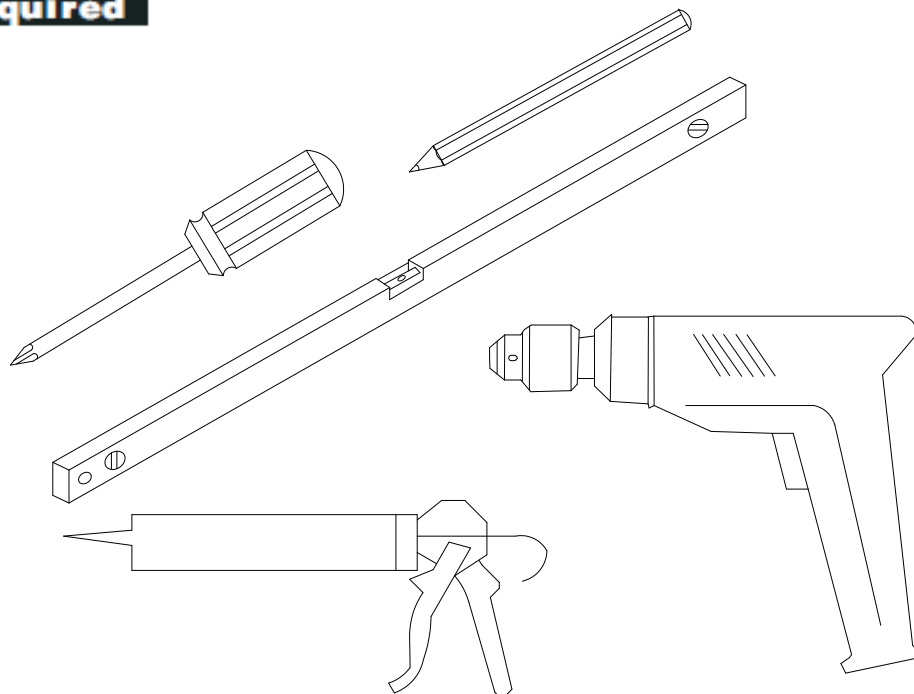

Note: Safety glass can not be re-worked.

■ Installation

Please read these instructions carefully before start of installation.

The wall post has up to 20mm of adjustment for out of true wall situations.

Ensure that the shower tray is fitted level and that after assembly of enclosure there is a full and continuous bead of sealant between the top of the shower tray and the title joint.

Special care should be taken when drilling walls to avoid hidden pipes or electrical cables.

Note: This product is heavy and will require two people to install.

Please remove protective film from aluminium profiles before installation.

■ Shower Tray Installation

The shower tray must be sited against a structural wall.

Water proof walling or tiling should be fitted so that it sits on the top of the tray rim.

■ Aftercare Instructions

After use, your shower should be cleaned with soap and water. This is particularly important in hard water districts where insoluble lime salts may be deposited and allowed to build up. Cleaners of a gritty or abrasive nature should not be used. Care should be taken to avoid contact with strong chemicals such as organic solvents and strippers.

Glass cleaners can be used but with caution, if in doubt contact the supplier of the cleaner in question.

Please keep these instructions for aftercare and customer service details.

Tools required

This product is heavy and will require two people to install