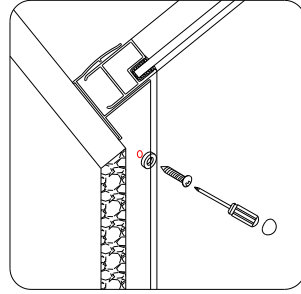

Note: Safety glass can not be re-worked.

■ Installation

Please read these instructions carefully before start of installation.

The wall post has up to 20mm of adjustment for out of true wall situations.

Ensure that the shower tray is fitted level and that after assembly of enclosure there is a full and continuous bead of sealant between the top of the shower tray and the title joint.

Special care should be taken when drilling walls to avoid hidden pipes or electrical cables.

Note: This product is heavy and will require two people to install.

Please remove protective film from aluminium profiles before installation.

- | | | | | | | |
|------|----------------|------|----------------|-----------------|---------------|-------|
| ① x6 | ② x6
ST4×30 | ③ x2 | ④ x8
ST4×40 | ⑥ x18
ST4×10 | ⑦ x2 | ⑨ x12 |
| ⑧ x4 | ⑨ x4 | ⑩ x2 | ⑪ x2 | ⑫ x2
Long | ⑬ x2
Short | ⑭ x2 |
| ⑮ x4 | ⑯ x2 | ⑰ x4 | ⑱ x8 | | | |

This product is heavy and will require two people to install

Ø 6.0mm

Ø6×30 ×6

ST4×30 ×6

This product is heavy and will require two people to install

- $\varnothing 3.0\text{mm}$
- 
-  $\times 6$
-  $\times 10$