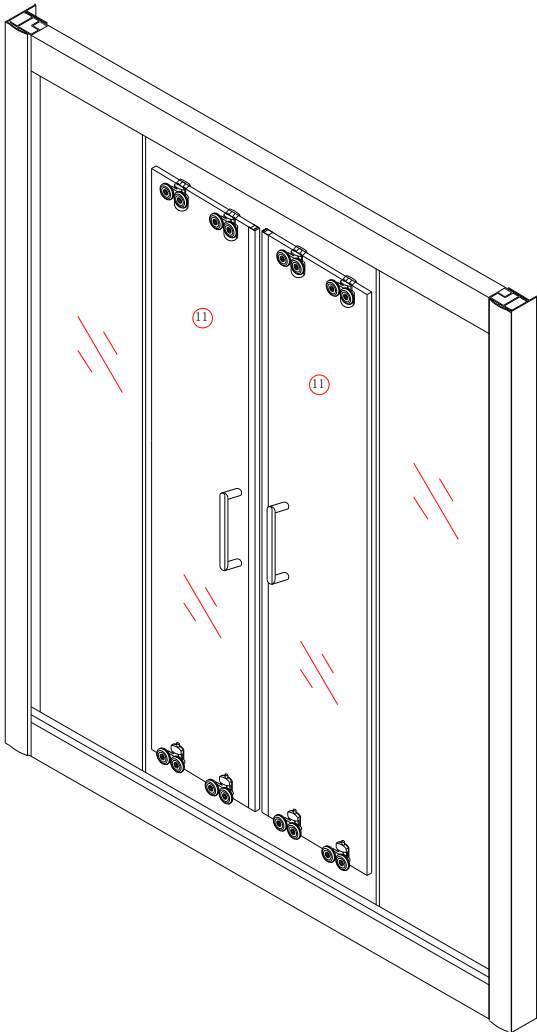

Note: Safety glass can not be re-worked.

■ Installation

Please read these instructions carefully before start of installation.

The wall post has up to 20mm of adjustment for out of true wall situations.

Ensure that the shower tray is fitted level and that after assembly of enclosure there is a full and continuous bead of sealant between the top of the shower tray and the title joint.

This product is heavy and will require two people to install

Ø 6.0mm

Ø6×30 ×6

ST4×30 ×6

This product is heavy and will require two people to install

- $\varnothing 3.0\text{mm}$
- 
-  $\times 6$
-  $\times 10$