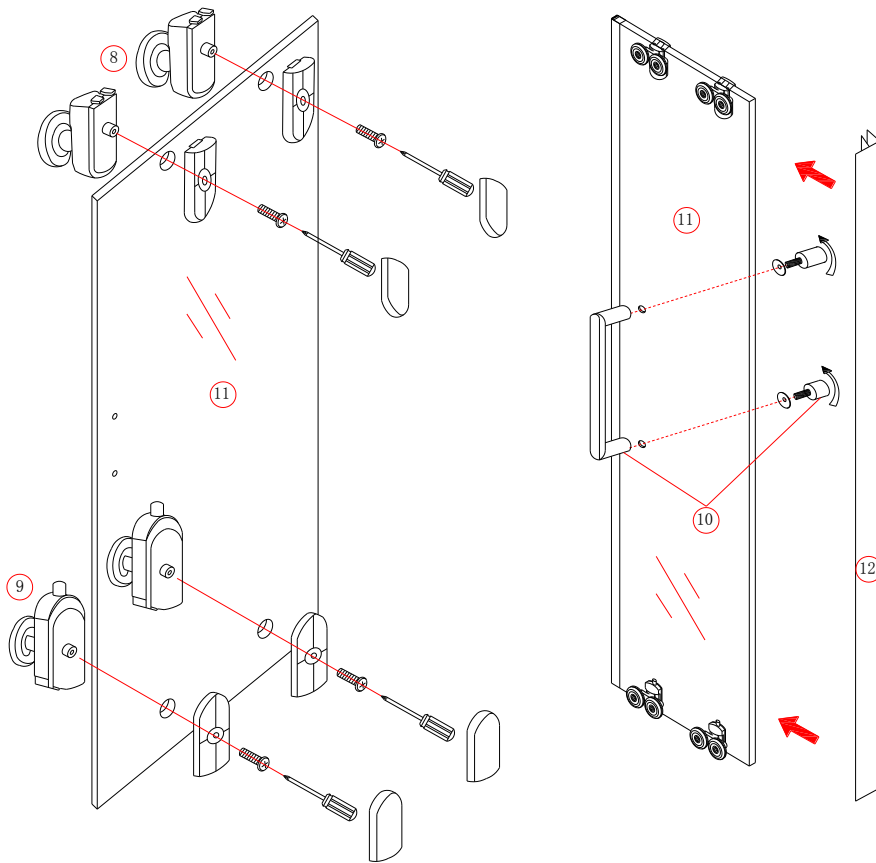

Note: Safety glass can not be re-worked.

■ Installation

Please read these instructions carefully before start of installation.

The wall post has up to 20mm of adjustment for out of true wall situations.

Ensure that the shower tray is fitted level and that after assembly of enclosure there is a full and continuous bead of sealant between the top of the shower tray and the title joint.

Special care should be taken when drilling walls to avoid hidden pipes or electrical cables.

Note: This product is heavy and will require two people to install.

Please remove protective film from aluminium profiles before installation.

This product is heavy and will require two people to install

Ø 6.0mm

Ø6×30 ×6

ST4×30 ×6

This product is heavy and will require two people to install

- $\varnothing 3.0\text{mm}$
- 
-  $\times 6$
-  $\times 10$