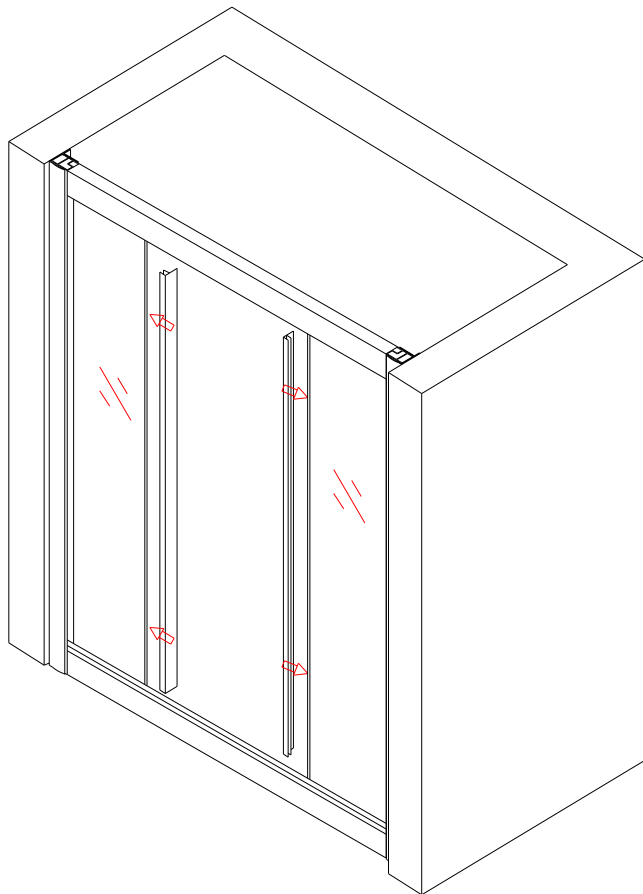

Ø 6.0mm

Ø6×30 ×6

ST4×30 ×6

This product is heavy and will require two people to install