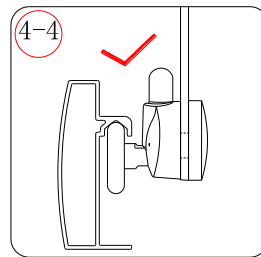

Note: Safety glass can not be re-worked.

■ Installation

Please read these instructions carefully before start of installation.

The wall post has up to 20mm of adjustment for out of true wall situations.

Ensure that the shower tray is fitted level and that after assembly of enclosure there is a full and continuous bead of sealant between the top of the shower tray and the title joint.

- | | | | | | | |
|------|----------------|------|----------------|-----------------|---------------|-------|
| ① x6 | ② x6
ST4×30 | ③ x2 | ④ x8
ST4×40 | ⑥ x18
ST4×10 | ⑦ x2 | ⑨ x12 |
| ⑧ x4 | ⑨ x4 | ⑩ x2 | ⑪ x2 | ⑫ x2
Long | ⑬ x2
Short | ⑭ x2 |
| ⑮ x4 | ⑯ x2 | ⑰ x4 | ⑱ x8 | | | |

This product is heavy and will require two people to install

Ø 6.0mm

Ø6×30 ×6

ST4×30 ×6

This product is heavy and will require two people to install

- $\varnothing 3.0\text{mm}$
- 
-  $\times 6$
-  $\times 10$