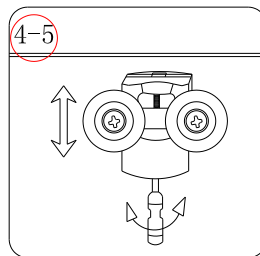

Note: Safety glass can not be re-worked.

■ Installation

Please read these instructions carefully before start of installation.

The wall post has up to 20mm of adjustment for out of true wall situations.

Ensure that the shower tray is fitted level and that after assembly of enclosure there is a full and continuous bead of sealant between the top of the shower tray and the title joint.

- | | | | | | | |
|------|----------------|------|----------------|-----------------|---------------|-------|
| ① x6 | ② x6
ST4×30 | ③ x2 | ④ x8
ST4×40 | ⑥ x18
ST4×10 | ⑦ x2 | ⑨ x12 |
| ⑧ x4 | ⑨ x4 | ⑩ x2 | ⑪ x2 | ⑫ x2
Long | ⑬ x2
Short | ⑭ x2 |
| ⑮ x4 | ⑯ x2 | ⑰ x4 | ⑱ x8 | | | |

This product is heavy and will require two people to install

Ø 6.0mm

Ø6×30 ×6

ST4×30 ×6

This product is heavy and will require two people to install

- $\varnothing 3.0\text{mm}$
- 
-  $\times 6$
-  $\times 10$