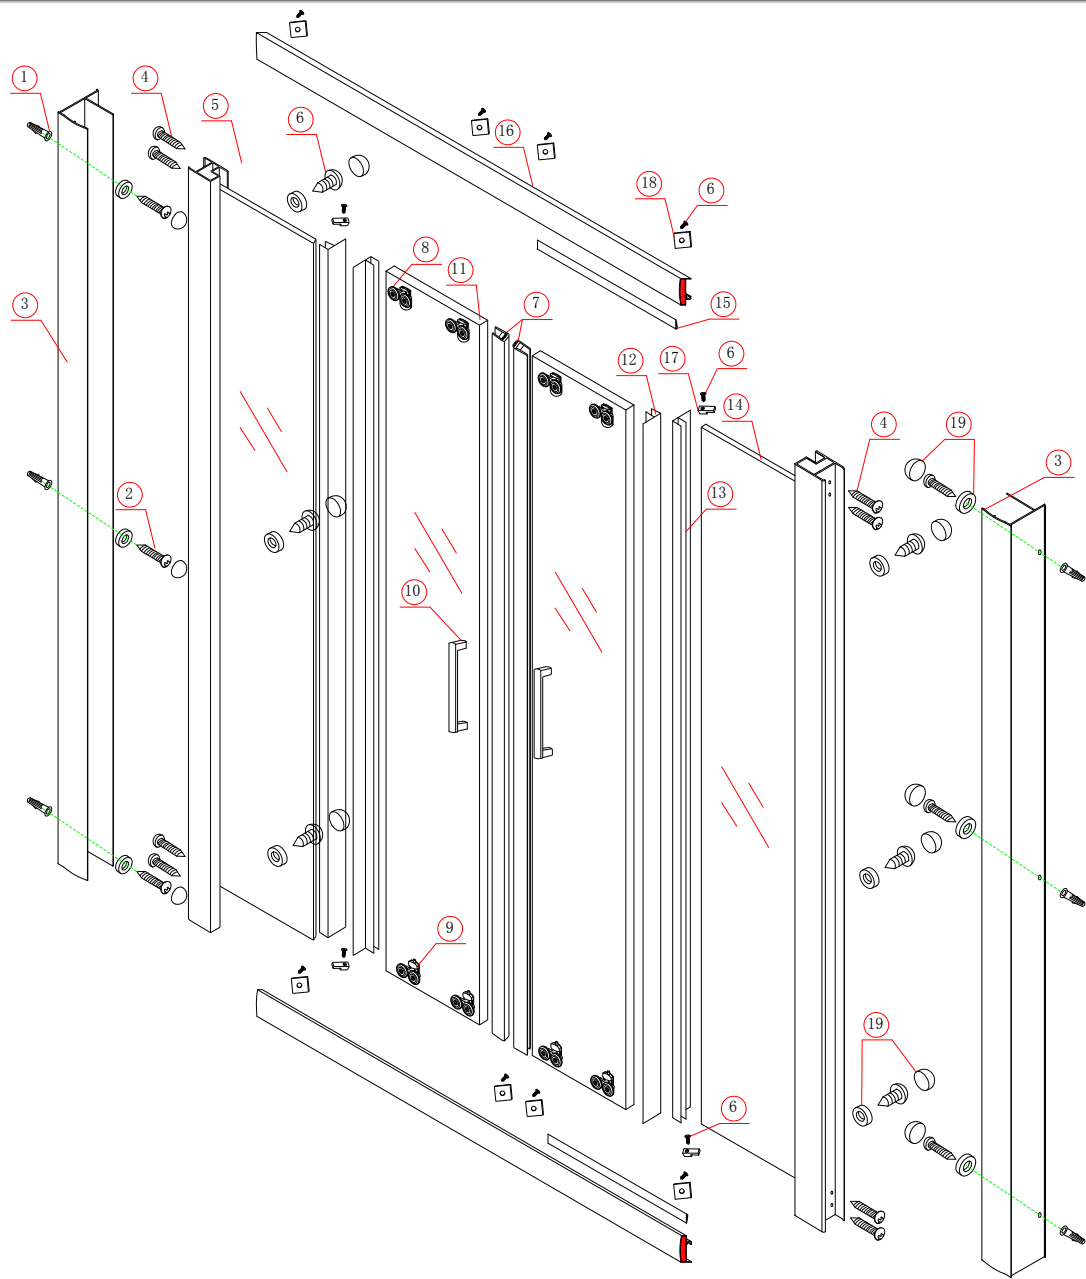

Note: Safety glass can not be re-worked.

■ Installation

Please read these instructions carefully before start of installation.

The wall post has up to 20mm of adjustment for out of true wall situations.

Ensure that the shower tray is fitted level and that after assembly of enclosure there is a full and continuous bead of sealant between the top of the shower tray and the title joint.

Special care should be taken when drilling walls to avoid hidden pipes or electrical cables.

Note: This product is heavy and will require two people to install.

Please remove protective film from aluminium profiles before installation.

■ Shower Tray Installation

The shower tray must be sited against a structural wall.

Water proof walling or tiling should be fitted so that it sits on the top of the tray rim.

■ Aftercare Instructions

After use, your shower should be cleaned with soap and water. This is particularly important in hard water districts where insoluble lime salts may be deposited and allowed to build up. Cleaners of a gritty or abrasive nature should not be used. Care should be taken to avoid contact with strong chemicals such as organic solvents and strippers.

- | | | | | | | |
|------|----------------|------|----------------|-----------------|---------------|-------|
| ① x6 | ② x6
ST4×30 | ③ x2 | ④ x8
ST4×40 | ⑥ x18
ST4×10 | ⑦ x2 | ⑨ x12 |
| ⑧ x4 | ⑨ x4 | ⑩ x2 | ⑪ x2 | ⑫ x2
Long | ⑬ x2
Short | ⑭ x2 |
| ⑮ x4 | ⑯ x2 | ⑰ x4 | ⑱ x8 | | | |