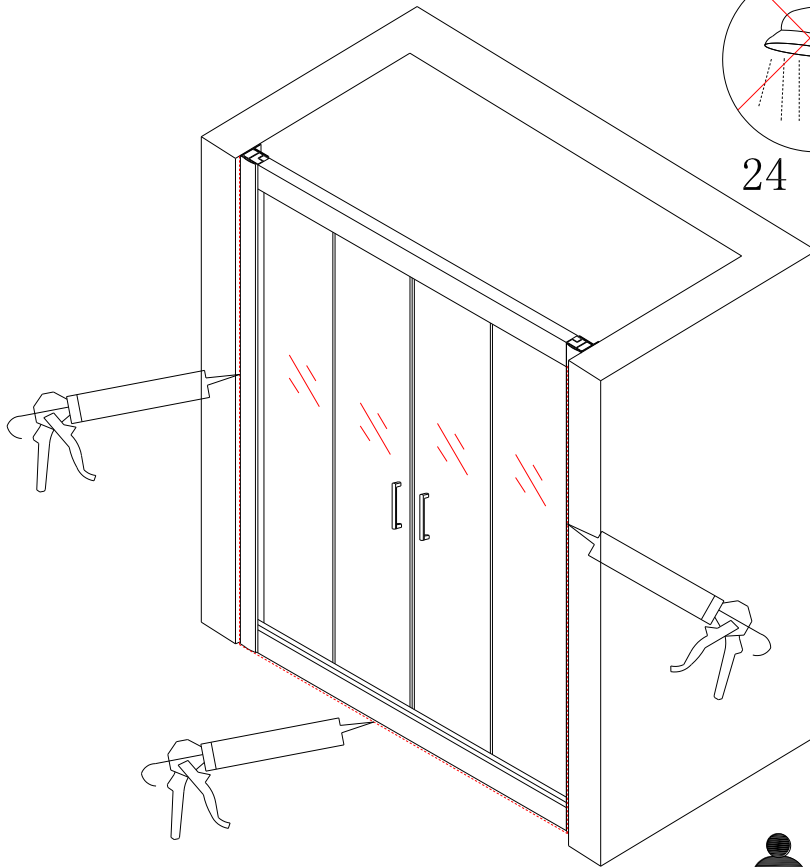

- $\varnothing 3.0\text{mm}$
- $\times 6$
- $\times 10$

24 hours