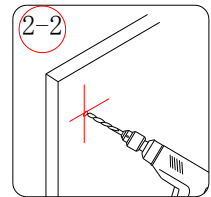

Note: Safety glass can not be re-worked.

■ Installation

Please read these instructions carefully before start of installation.

The wall post has up to 20mm of adjustment for out of true wall situations.

Ensure that the shower tray is fitted level and that after assembly of enclosure there is a full and continuous bead of sealant between the top of the shower tray and the title joint.

- | | | | | | | |
|------|----------------|------|----------------|-----------------|---------------|-------|
| ① x6 | ② x6
ST4×30 | ③ x2 | ④ x8
ST4×40 | ⑥ x18
ST4×10 | ⑦ x2 | ⑨ x12 |
| ⑧ x4 | ⑨ x4 | ⑩ x2 | ⑪ x2 | ⑫ x2
Long | ⑬ x2
Short | ⑭ x2 |
| ⑮ x4 | ⑯ x2 | ⑰ x4 | ⑱ x8 | | | |

This product is heavy and will require two people to install

Ø 6.0mm

Ø6×30 ×6

ST4×30 ×6

This product is heavy and will require two people to install

- $\varnothing 3.0\text{mm}$
- 
-  $\times 6$
-  $\times 10$