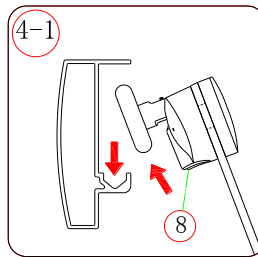

Note: Safety glass can not be re-worked.

■ Installation

Please read these instructions carefully before start of installation.

The wall post has up to 20mm of adjustment for out of true wall situations.

Ensure that the shower tray is fitted level and that after assembly of enclosure there is a full and continuous bead of sealant between the top of the shower tray and the title joint.

- | | | | | | | |
|------|----------------|------|----------------|-----------------|---------------|-------|
| ① x6 | ② x6
ST4×30 | ③ x2 | ④ x8
ST4×40 | ⑥ x18
ST4×10 | ⑦ x2 | ⑨ x12 |
| ⑧ x4 | ⑨ x4 | ⑩ x2 | ⑪ x2 | ⑫ x2
Long | ⑬ x2
Short | ⑭ x2 |
| ⑮ x4 | ⑯ x2 | ⑰ x4 | ⑱ x8 | | | |

This product is heavy and will require two people to install

Ø 6.0mm

Ø6×30 ×6

ST4×30 ×6

This product is heavy and will require two people to install

- $\varnothing 3.0\text{mm}$
- 
-  $\times 6$
-  $\times 10$