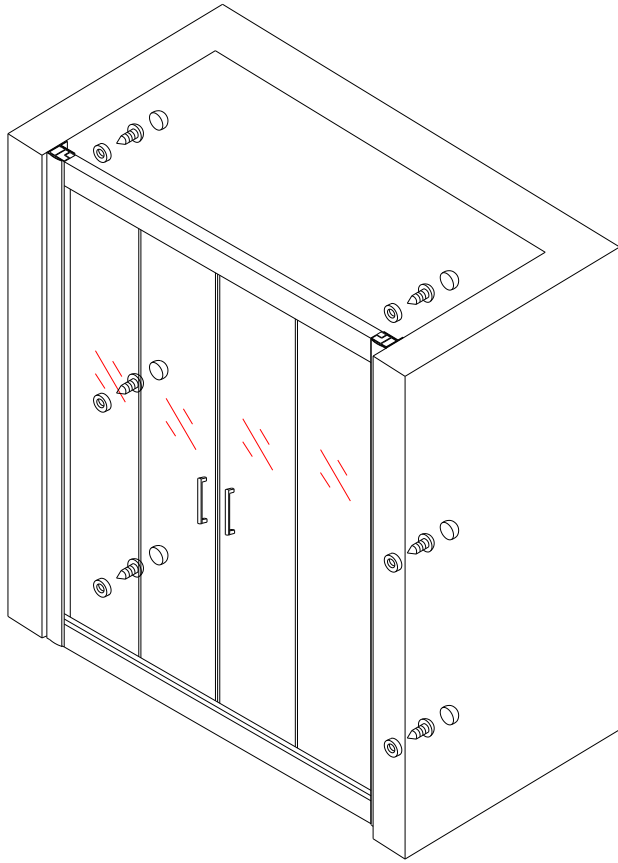

Note: Safety glass can not be re-worked.

■ Installation

Please read these instructions carefully before start of installation.

The wall post has up to 20mm of adjustment for out of true wall situations.

Ensure that the shower tray is fitted level and that after assembly of enclosure there is a full and continuous bead of sealant between the top of the shower tray and the title joint.

This product is heavy and will require two people to install

Ø 6.0mm

Ø6×30 ×6

ST4×30 ×6

This product is heavy and will require two people to install

- $\varnothing 3.0\text{mm}$
- 
-  $\times 6$
-  $\times 10$