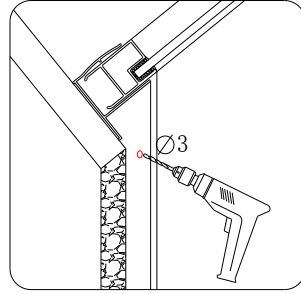

Note: Safety glass can not be re-worked.

■ Installation

Please read these instructions carefully before start of installation.

The wall post has up to 20mm of adjustment for out of true wall situations.

Ensure that the shower tray is fitted level and that after assembly of enclosure there is a full and continuous bead of sealant between the top of the shower tray and the title joint.

Special care should be taken when drilling walls to avoid hidden pipes or electrical cables.

Note: This product is heavy and will require two people to install.

Please remove protective film from aluminium profiles before installation.

- | | | | | | | |
|------|----------------|------|----------------|-----------------|---------------|-------|
| ① x6 | ② x6
ST4×30 | ③ x2 | ④ x8
ST4×40 | ⑥ x18
ST4×10 | ⑦ x2 | ⑨ x12 |
| ⑧ x4 | ⑨ x4 | ⑩ x2 | ⑪ x2 | ⑫ x2
Long | ⑬ x2
Short | ⑭ x2 |
| ⑮ x4 | ⑯ x2 | ⑰ x4 | ⑱ x8 | | | |

This product is heavy and will require two people to install

Ø 6.0mm

Ø6×30 ×6

ST4×30 ×6

This product is heavy and will require two people to install

- $\varnothing 3.0\text{mm}$
- 
-  $\times 6$
-  $\times 10$