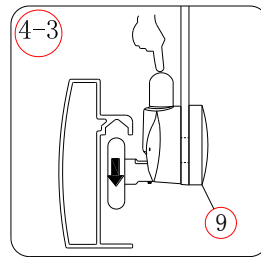

Note: Safety glass can not be re-worked.

■ Installation

Please read these instructions carefully before start of installation.

The wall post has up to 20mm of adjustment for out of true wall situations.

Ensure that the shower tray is fitted level and that after assembly of enclosure there is a full and continuous bead of sealant between the top of the shower tray and the title joint.

- | | | | | | | |
|------|----------------|------|----------------|-----------------|---------------|-------|
| ① x6 | ② x6
ST4×30 | ③ x2 | ④ x8
ST4×40 | ⑥ x18
ST4×10 | ⑦ x2 | ⑨ x12 |
| ⑧ x4 | ⑨ x4 | ⑩ x2 | ⑪ x2 | ⑫ x2
Long | ⑬ x2
Short | ⑭ x2 |
| ⑮ x4 | ⑯ x2 | ⑰ x4 | ⑱ x8 | | | |

This product is heavy and will require two people to install

Ø 6.0mm

Ø6×30 ×6

ST4×30 ×6

This product is heavy and will require two people to install

- $\varnothing 3.0\text{mm}$
- 
-  $\times 6$
-  $\times 10$