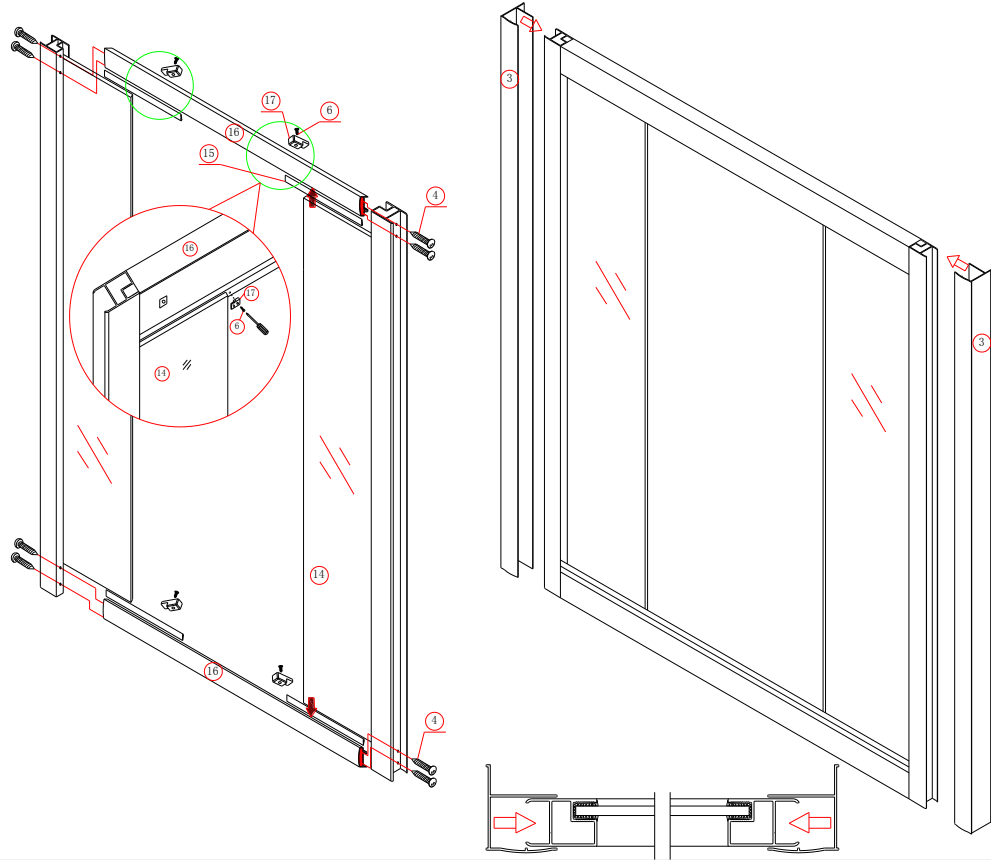

Ø 6.0mm

Ø6×30 ×6

ST4×30 ×6

This product is heavy and will require two people to install